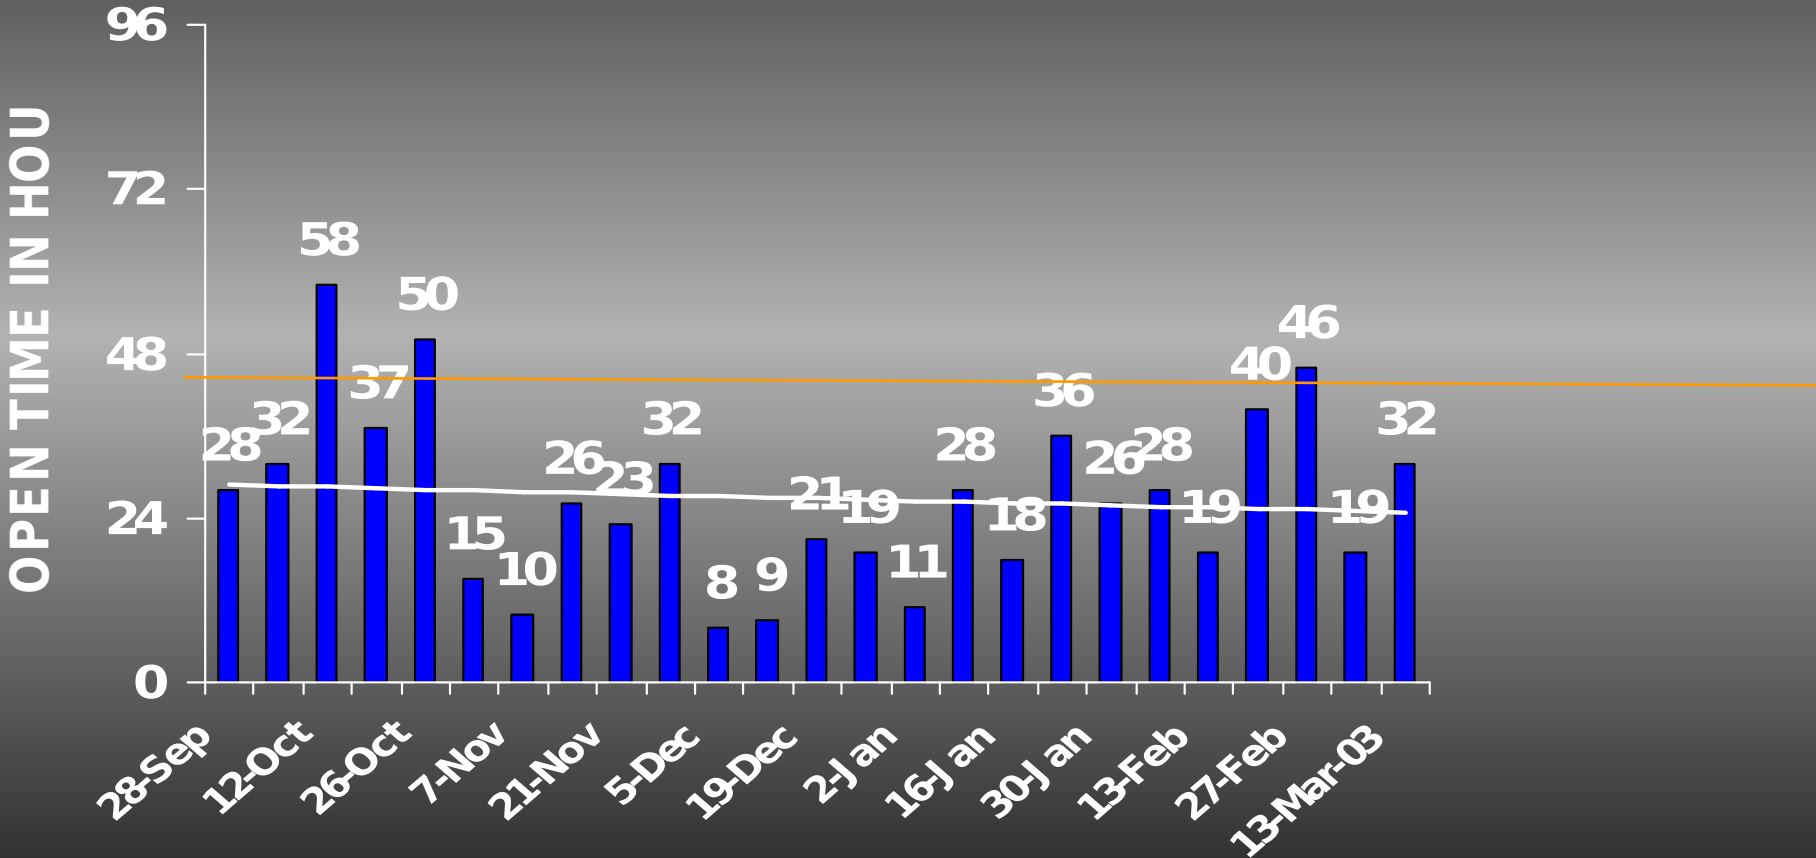

SRweb RELATED CONTACTS

As of 13 MAR 03

SRweb RELATED CONTACTS

WEEK OF 07-13 MAR 03

SRweb ISSUES

Average Resolution Time
WEEK OF 07-13 MAR 03

GOAL: LESS THAN 48 HOURS

SRweb ISSUES

Average Resolution Time (Trend)

GOAL: LESS THAN 48 HOURS